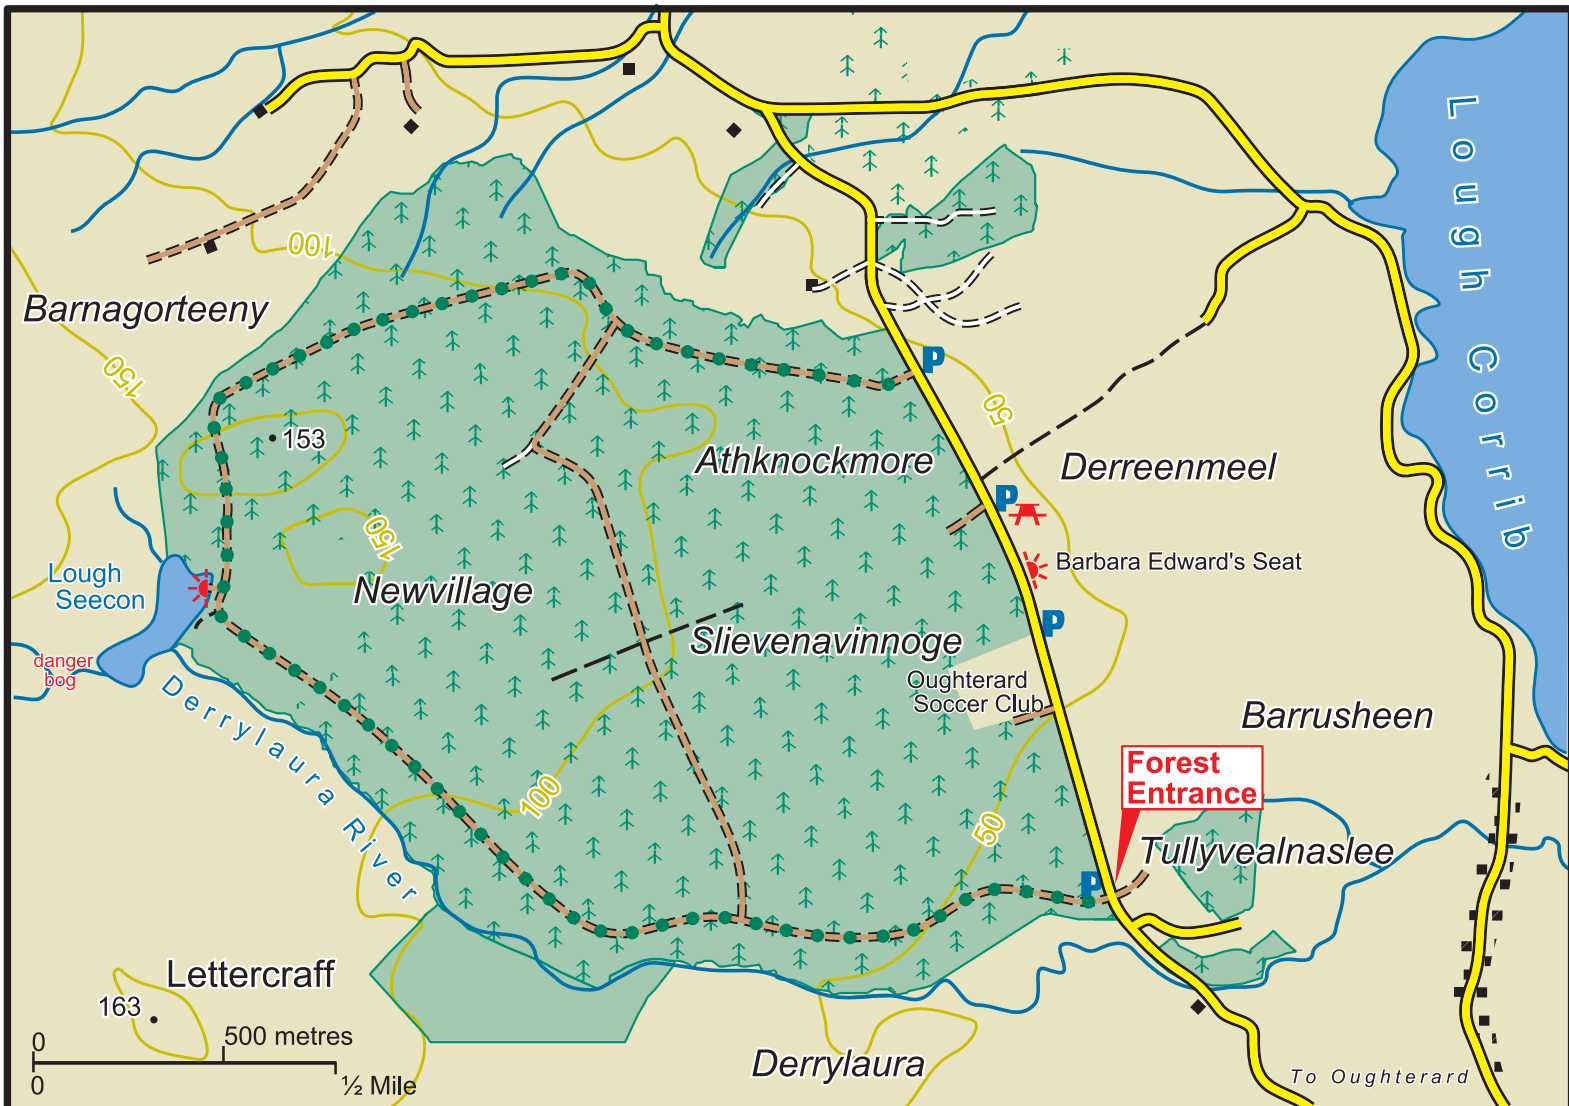

# Newvillage

- |  |              |  |               |  |                    |  |                    |
|--|--------------|--|---------------|--|--------------------|--|--------------------|
|  | Main Road    |  | Car Park      |  | Coillte Properties |  | Lough Seecon Trail |
|  | Minor Road   |  | Parking Spot  |  | Conifer Forest     |  |                    |
|  | Forest Road  |  | Heritage Site |  | Broadleaf Forest   |  |                    |
|  | Forest Track |  | Picnic Area   |  |                    |  |                    |
|  | Path         |  | Refreshments  |  |                    |  |                    |
|  | Viewpoint    |  |               |  |                    |  |                    |

The representation on the map of roads, tracks and paths outside Coillte property should not be interpreted as conferring a right of way.