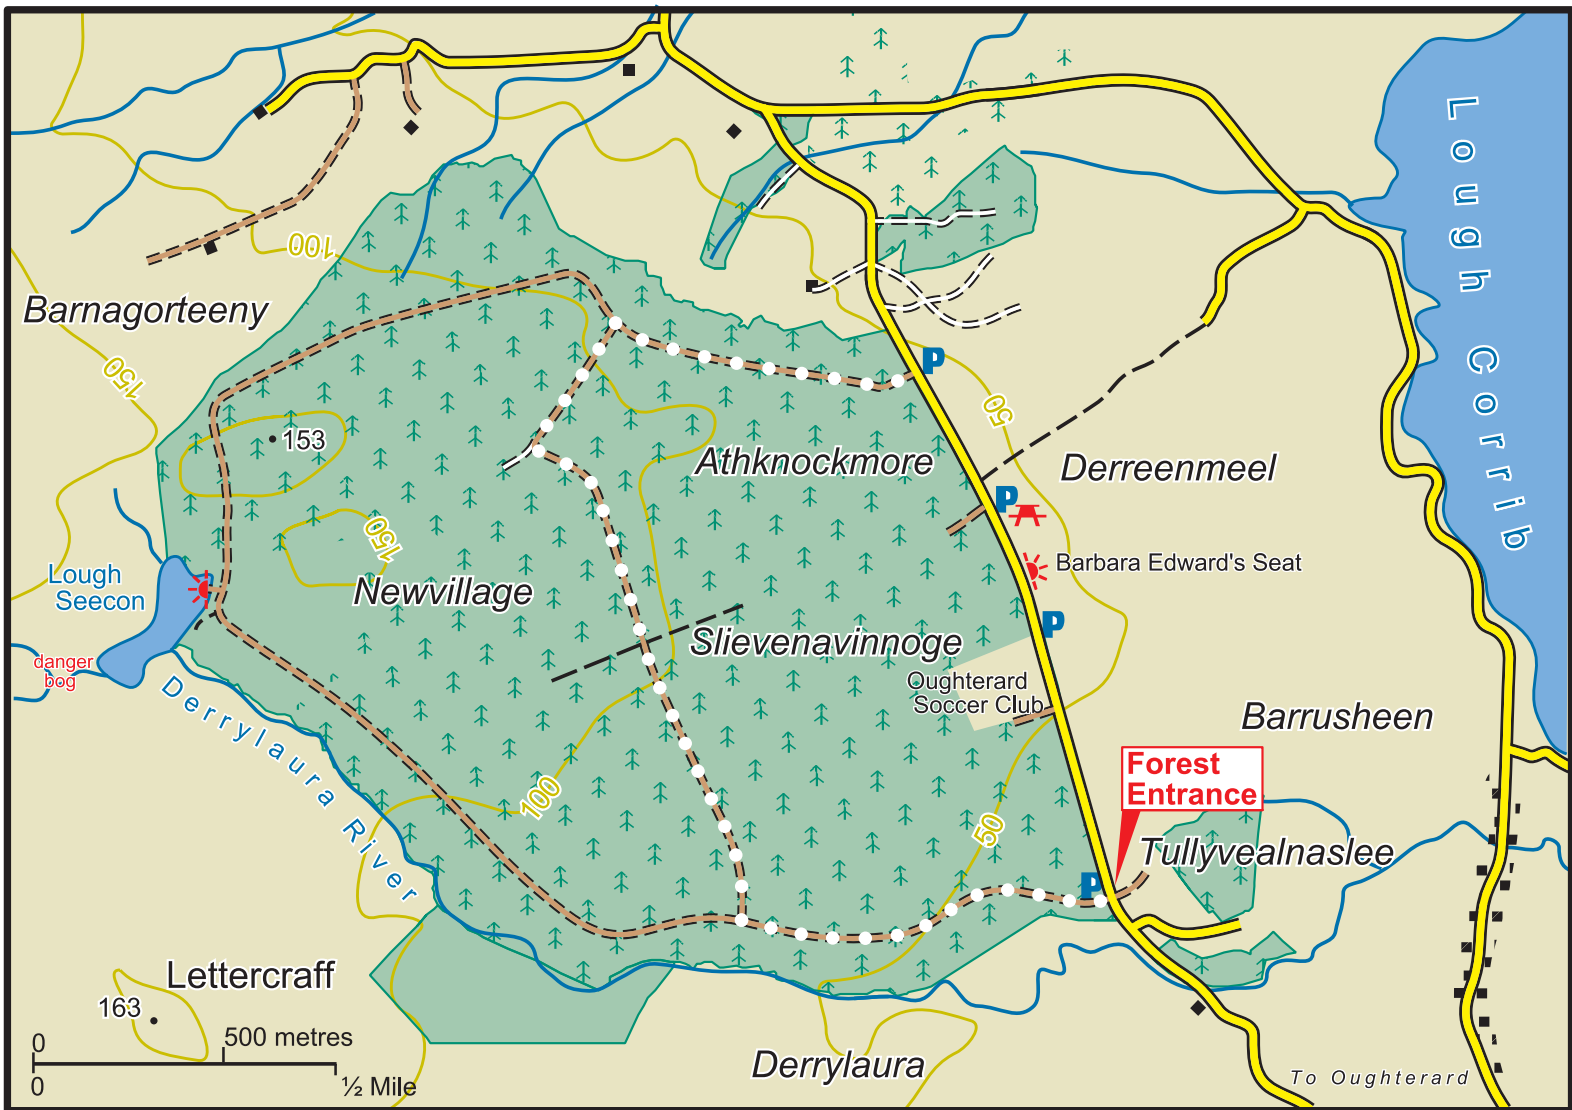

Newvillage

	Main Road		Car Park		Coillte Properties		Newvillage Walk
	Minor Road		Parking Spot		Broadleaf Forest		
	Forest Road		Heritage Site				
	Forest Track		Picnic Area				
	Path		Refreshments				
	Viewpoint						

The representation on the map of roads, tracks and paths outside Coillte property should not be interpreted as conferring a right of way.